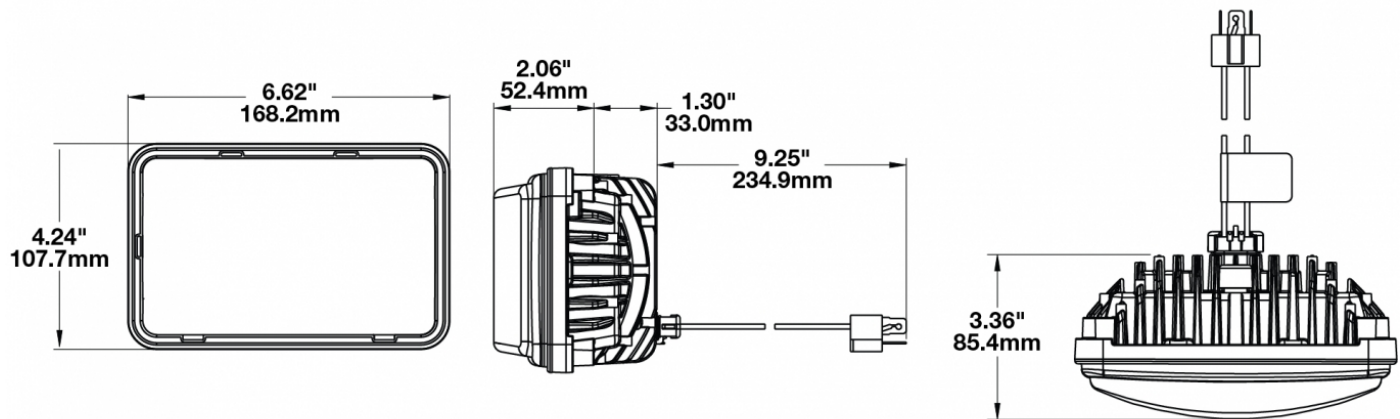

LED Headlights – Model 8800 Evolution 2

PRODUCT INFORMATION

Description	12-24V DOT/ECE LED RHT Low Beam Headlight with Chrome Bezel
Height	107.19 mm / 4.22 in
Width	167.64 mm / 6.6 in
Depth	84.90 mm / 3.34 in
Shape	Rectangular
Outer Lens Material	Hardcoated Polycarbonate
Outer Lens Color	Clear
Housing Material	Die-Cast Aluminum
Housing Color	Black
Bezel Color	Chrome
Mounting Type	Low-Profile Panel Mount
Retrofits	1A1 and 2A1 (4" x 6") sealed beams
Minimum Operating Temperature	-40 °C / -40 °F
Maximum Operating Temperature	65 °C / 149 °F
Connector or Wiring	H4 Connector - AMP (#172615-2)
Mating Connector	LH Terminal - AMP (#172795-1); RH Terminal - AMP (#172796-1)
Product Weight	1.83 lbs / 0.83 kgs
Shipping Weight	2.30 lbs / 1.04 kgs

PRODUCT DIMENSIONS

ELECTRICAL SPECIFICATIONS

Input Voltage	12-24V DC
Operating Voltage	9-32V DC
White Wire	Low Beam
Black Wire	Ground
Yellow Wire	Low Beam
Current Draw	2.10A @ 12V DC 1.00A @ 24V DC

REGULATORY STANDARDS COMPLIANCE