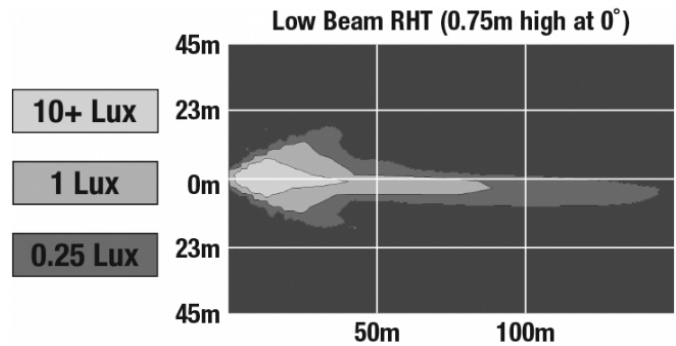

LED Headlights – Model 8800 Evolution 2

PRODUCT INFORMATION

Description	12-24V DOT/ECE LED RHT Low Beam Headlight with Chrome Bezel
Height	107.19 mm / 4.22 in
Width	167.64 mm / 6.6 in
Depth	84.90 mm / 3.34 in
Shape	Rectangular
Outer Lens Material	Hardcoated Polycarbonate
Outer Lens Color	Clear
Housing Material	Die-Cast Aluminum
Housing Color	Black
Bezel Color	Chrome
Mounting Type	Low-Profile Panel Mount
Retrofits	1A1 and 2A1 (4" x 6") sealed beams
Minimum Operating Temperature	-40 °C / -40 °F
Maximum Operating Temperature	65 °C / 149 °F
Connector or Wiring	H4 Connector - AMP (#172615-2)
Mating Connector	LH Terminal - AMP (#172795-1); RH Terminal - AMP (#172796-1)
Product Weight	1.83 lbs / 0.83 kgs
Shipping Weight	2.30 lbs / 1.04 kgs

J.W. SPEAKER
Engineered. Lighting. Solutions.

LED Headlights – Model 8800 Evolution 2

PHOTOMETRIC SPECIFICATIONS

Raw Lumen Output	2,830
Effective Lumen Output	782
Candela Output	29,800
Nominal LED Color Temperature	5000 K
Beam Pattern(s)	Forward Lighting - Low Beam (DOT) Forward Lighting - Low Beam (ECE Right Hand)